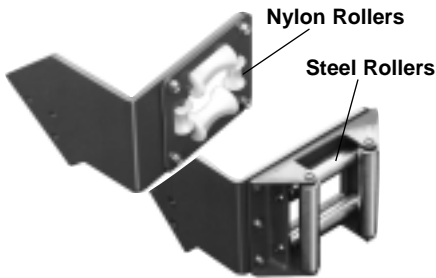

# Optional Accessories

## ROLLER CABLE GUIDES

Horizontal/Vertical Up\*  
Cable Guides

Hoop mounted Cable Guide-  
Steel or Nylon Rollers

Vertical Down Cable Guide-  
Steel or Nylon Rollers

REEL MODEL	PART NUMBER	WINDOW OPENING (inches)
------------	-------------	-------------------------

Frame Mounted Horizontal/Vertical Up*-Nylon Rollers**		
S14	012079	3.18 x 2.38
S16, S18, S21	012082	3.00 x 2.13
S24	012085	3.00 x 2.13
S28	012087	4.63 x 2.63
S32	04045401	4.63 x 2.63

Frame Mounted Horizontal/Vertical Up*-Steel Rollers**		
S16, S18, S21	035220	3.00 x 2.25
S24	035221	3.00 x 2.25
S28	035222	3.00 x 2.25
S32	N/A	N/A

Frame Mounted Vertical Down*-Nylon Rollers***		
S14, S16, S18	012084	3.18 x 2.38
S21, S24	012084	3.18 x 2.38
S28	012089	4.63 x 2.63
S32	040457	4.63 x 2.63

Frame Mounted Vertical Down*-Steel Rollers***		
S16, S18	035226	2.25 x 3.00
S21, S24	035226	2.25 x 3.00
S28	035227	2.25 x 3.00
S32	N/A	N/A