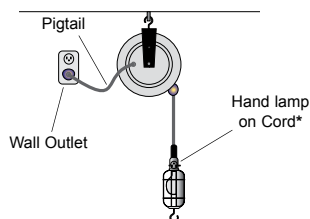

COMPACT CORD REELS

INDOOR MODEL

SPECIFICATIONS

Heavy gauge steel housing with white polyester baked-on finish, hardware for ceiling or wall mounting (swinging), positive ratchet lock and cord stop, designed for indoor use. 26 inch (660mm) pigtail, included. Plugs into standard outlet. Also available with bare wire.

CORD INCLUDED

Model GL-1630 (Above and right)

Reel w/Incandescent Lamp*

Metal Guard/Reflector, Convenience Receptacle in Handle (10 Amp, ground pin), Switch

* Lamp included in box for user attachment.

CONVENIENT WALL OR CEILING MOUNTING

Compact cord reels on this page come with hardware for wall mounting (180° swing) or ceiling mounting (swivel).

Model GN-1420-SPB

Designed for mounting on carts. Reel w/Single Receptacle on pigtail, plug on extendible cord.

13 Amp Rating

NOTE: Not UL listed.

Model GP-1630

Reel w/Triple Receptacle on extendible cord, plug on pigtail.

10 Amp Rating

Model GF-1820 or GF-1840

Reel w/Fluorescent Tube

Twin Lamp (13 watt), Switch