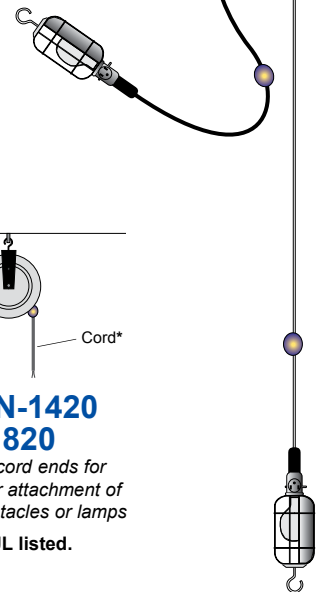

COMPACT CORD REELS

INDOOR MODEL

SPECIFICATIONS

Heavy gauge steel housing with white polyester baked-on finish, hardware for ceiling or wall mounting (swinging), positive ratchet lock and cord stop, designed for indoor use. 26 inch (660mm) pigtail, included. Plugs into standard outlet. Also available with bare wire.

CORD INCLUDED

Model GL-1630 (Above and right)

Reel w/Incandescent Lamp*

Metal Guard/Reflector, Convenience Receptacle in Handle (10 Amp, ground pin), Switch

* Lamp included in box for user attachment.

CONVENIENT WALL OR CEILING MOUNTING

Compact cord reels on this page come with hardware for wall mounting (180° swing) or ceiling mounting (swivel).

Model GN-1420-SPB

Designed for mounting on carts. Reel w/Single Receptacle on pigtail, plug on extendible cord.

13 Amp Rating

NOTE: Not UL listed.

Model GP-1630

Reel w/Triple Receptacle on extendible cord, plug on pigtail.

10 Amp Rating

Model GF-1820 or GF-1840

Reel w/Fluorescent Tube

Twin Lamp (13 watt), Switch