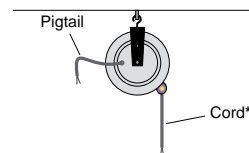

COMPACT CORD REELS

INDOOR MODEL

SPECIFICATIONS

Heavy gauge steel housing with white polyester baked-on finish, hardware for ceiling or wall mounting (swinging), positive ratchet lock and cord stop, designed for indoor use. 26 inch (660mm) pigtail, included. Plugs into standard outlet. Also available with bare wire.

CORD INCLUDED

CONVENIENT WALL OR CEILING MOUNTING
Compact cord reels on this page come with hardware for wall mounting (180° swing) or ceiling mounting (swivel).

Model GL-1630
Reel w/ Incandescent Lamp*
Metal Guard/Reflector,
Convenience Receptacle
in Handle (10 Amp, ground pin),
Switch

* Lamp included in box for user attachment.

Model GP-1630
Reel w/ Triple Receptacle
on extendible cord,
plug on pigtail.
10 Amp Rating

**Model GF-1820
or GF-1840**
Reel w/ Fluorescent Tube
Twin Lamp (13 watt), Switch

**Model GN-1420
or GN-1820**
Reel w/ Bare cord ends for
hard wiring or attachment of
custom receptacles or lamps
NOTE: Not UL listed.

Selection Chart for Reels shown on this page

FITTING INCLUDED	CORD TYPE (2)	*CORD LENGTH ft. (m)	MAX AMPS	PIGTAIL LENGTH in. (mm)	PIGTAIL PLUG	REEL DESIGN	REEL SIZE l x h x w		WEIGHT lbs. (kg)	MODEL NUMBER
							in.	(mm)		
Incandescent (1)	16/3 SJT	30 (9.0)	10	26 (660)	Yes	Compact	10 x 10 x 3	(254 x 254 x 76)	8.75 (3.9)	GL-1630
Triple Outlet	16/3 SJT	30 (9.0)	10	26 (660)	Yes	Compact	10 x 10 x 3	(254 x 254 x 76)	8.50 (3.8)	GP-1630
Fluorescent	18/2 SVT	20 (6.0)	-	26 (660)	Yes	Compact	7 x 7 x 2	(178 x 178 x 51)	5.50 (2.5)	GF-1820
Fluorescent	18/2 SJTOW-A	40 (12.0)	-	26 (660)	Yes	Compact	10 x 10 x 3	(254 x 254 x 76)	9.50 (4.3)	GF-1840
None(4)	14/3 SJTO	20 (6.0)	13	21 (533)	No	Compact	10 x 10 x 3	(254 x 254 x 76)	7.00 (3.2)	GN-1420
None(4)	18/3 SVT	20 (6.0)	7	21 (533)	No	Compact	7 x 7 x 2	(178 x 178 x 51)	3.00 (1.4)	GN-1820