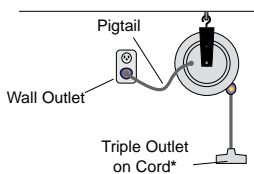

COMPACT CORD REELS

INDOOR MODEL

SPECIFICATIONS

Heavy gauge steel housing with white polyester baked-on finish, hardware for ceiling or wall mounting (swinging), positive ratchet lock and cord stop, designed for indoor use. 26 inch (660mm) pigtail, included. Plugs into standard outlet. Also available with bare wire.

CORD INCLUDED

CONVENIENT WALL OR CEILING MOUNTING
Compact cord reels on this page come with hardware for wall mounting (180° swing) or ceiling mounting (swivel).

Model GL-1630
Reel w/ Incandescent Lamp*
Metal Guard/Reflector,
Convenience Receptacle
in Handle (10 Amp, ground pin),
Switch

* Lamp included in box for user attachment.

Model GP-1630
Reel w/ Triple Receptacle
on extendible cord,
plug on pigtail.
10 Amp Rating

**Model GF-1820
or GF-1840**
Reel w/ Fluorescent Tube
Twin Lamp (13 watt), Switch

NOTES: (1) Convenience receptacle in handle. Incandescent bulb (75 watt max.) NOT included.
(2) Cord stop included.
(3) Single female receptacle on pigtail. Molded male plug on free cord. Not UL listed.
(4) Because cord ends are not terminated, these reels are not UL listed.