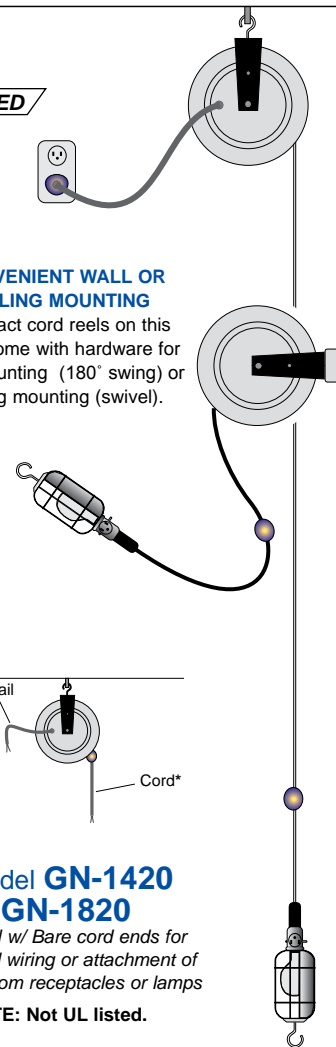

COMPACT CORD REELS

INDOOR MODEL

SPECIFICATIONS

Heavy gauge steel housing with white polyester baked-on finish, hardware for ceiling or wall mounting (swinging), positive ratchet lock and cord stop, designed for indoor use. 26 inch (660mm) pigtail, included. Plugs into standard outlet. Also available with bare wire.

CORD INCLUDED

CONVENIENT WALL OR CEILING MOUNTING
Compact cord reels on this page come with hardware for wall mounting (180° swing) or ceiling mounting (swivel).

Model GL-1630
Reel w/ Incandescent Lamp*
Metal Guard/Reflector,
Convenience Receptacle
in Handle (10 Amp, ground pin),
Switch

* Lamp included in box for user attachment.

Model GP-1630
Reel w/ Triple Receptacle
on extendible cord,
plug on pigtail.
10 Amp Rating

**Model GF-1820
or GF-1840**
Reel w/ Fluorescent Tube
Twin Lamp (13 watt), Switch

NOTES: (1) Convenience receptacle in handle. Incandescent bulb (75 watt max.) NOT included.
(2) Cord stop included.
(3) Single female receptacle on pigtail. Molded male plug on free cord. Not UL listed.
(4) Because cord ends are not terminated, these reels are not UL listed.