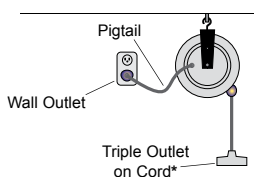

CORD INCLUDED

Model GL-1630 (Above and right)

Reel w/Incandescent Lamp*

Metal Guard/Reflector, Convenience Receptacle in Handle (10 Amp, ground pin), Switch

* Lamp included in box for user attachment.

CONVENIENT WALL OR CEILING MOUNTING

Compact cord reels on this page come with hardware for wall mounting (180° swing) or ceiling mounting (swivel).

Model GN-1420-SPB

Designed for mounting on carts. Reel w/Single Receptacle on pigtail, plug on extendible cord.

13 Amp Rating

NOTE: Not UL listed.

Model GP-1630

Reel w/Triple Receptacle on extendible cord, plug on pigtail.

10 Amp Rating

Model GF-1820 or GF-1840

Reel w/Fluorescent Tube

Twin Lamp (13 watt), Switch

Model GN-1420 or GN-1820

Reel w/Bare cord ends for hard wiring or attachment of custom receptacles or lamps

NOTE: Not UL listed.

Selection Chart for Reels shown on this page

FITTING INCLUDED	CORD TYPE (2)	*CORD LENGTH ft. (m)	MAX AMPS	PIGTAIL LENGTH in. (mm)	PIGTAIL PLUG	REEL DESIGN	REEL SIZE l x h x w		WEIGHT lbs. (kg)	MODEL NUMBER
							in.	(mm)		
Incandescent (1)	16/3 SJT	30 (9.0)	10	26 (660)	Yes	Compact	10 x 10 x 3	(254 x 254 x 76)	8.75 (3.9)	GL-1630
Triple Outlet	16/3 SJT	30 (9.0)	10	26 (660)	Yes	Compact	10 x 10 x 3	(254 x 254 x 76)	8.50 (3.8)	GP-1630
Single Outlet(3)	14/3 SJT	20 (6.0)	13	26 (660)	Outlet	Compact	10 x 10 x 3	(254 x 254 x 76)	8.50 (3.8)	GN-1420-SPB
Fluorescent	18/2 SVT	20 (6.0)	-	26 (660)	Yes	Compact	7 x 7 x 2	(178 x 178 x 51)	5.50 (2.5)	GF-1820
Fluorescent	18/2 SJTOW-A	40 (12.0)	-	26 (660)	Yes	Compact	10 x 10 x 3	(254 x 254 x 76)	9.50 (4.3)	GF-1840
None(4)	14/3 SJTO	20 (6.0)	13	21 (533)	No	Compact	10 x 10 x 3	(254 x 254 x 76)	7.00 (3.2)	GN-1420
None(4)	18/3 SVT	20 (6.0)	7	21 (533)	No	Compact	7 x 7 x 2	(178 x 178 x 51)	3.00 (1.4)	GN-1820