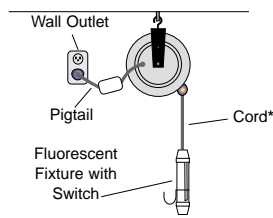

CORD INCLUDED

CONVENIENT WALL OR CEILING MOUNTING
Compact cord reels on this page come with hardware for wall mounting (180° swing) or ceiling mounting (swivel).

Model GL-1630
Reel w/ Incandescent Lamp*
Metal Guard/Reflector,
Convenience Receptacle
in Handle (10 Amp, ground pin),
Switch

* Lamp included in box for user attachment.

Model GP-1630
Reel w/ Triple Receptacle
on extendible cord,
plug on pigtail.
10 Amp Rating

**Model GF-1820
or GF-1840**
Reel w/ Fluorescent Tube
Twin Lamp (13 watt), Switch

**Model GN-1420
or GN-1820**
Reel w/ Bare cord ends for
hard wiring or attachment of
custom receptacles or lamps
NOTE: Not UL listed.

Selection Chart for Reels shown on this page

FITTING INCLUDED	CORD TYPE (2)	*CORD LENGTH ft. (m)	MAX AMPS	PIGTAIL LENGTH in. (mm)	PIGTAIL PLUG	REEL DESIGN	REEL SIZE l x h x w		WEIGHT lbs. (kg)	MODEL NUMBER
							in.	(mm)		
Incandescent (1)	16/3 SJT	30 (9.0)	10	26 (660)	Yes	Compact	10 x 10 x 3	(254 x 254 x 76)	8.75 (3.9)	GL-1630
Triple Outlet	16/3 SJT	30 (9.0)	10	26 (660)	Yes	Compact	10 x 10 x 3	(254 x 254 x 76)	8.50 (3.8)	GP-1630
Fluorescent	18/2 SVT	20 (6.0)	-	26 (660)	Yes	Compact	7 x 7 x 2	(178 x 178 x 51)	5.50 (2.5)	GF-1820
Fluorescent	18/2 SJTOW-A	40 (12.0)	-	26 (660)	Yes	Compact	10 x 10 x 3	(254 x 254 x 76)	9.50 (4.3)	GF-1840
None(4)	14/3 SJTO	20 (6.0)	13	21 (533)	No	Compact	10 x 10 x 3	(254 x 254 x 76)	7.00 (3.2)	GN-1420
None(4)	18/3 SVT	20 (6.0)	7	21 (533)	No	Compact	7 x 7 x 2	(178 x 178 x 51)	3.00 (1.4)	GN-1820

NOTES: (1) Convenience receptacle in handle. Incandescent bulb (75 watt max.) NOT included.
(2) Cord stop included.
(3) Single female receptacle on pigtail. Molded male plug on free cord. Not UL listed.
(4) Because cord ends are not terminated, these reels are not UL listed.