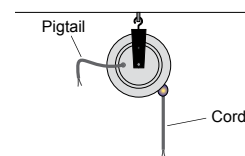

CORD INCLUDED

Model GL-1630 (Above and right)

Reel w/Incandescent Lamp*

Metal Guard/Reflector, Convenience Receptacle in Handle (10 Amp, ground pin), Switch

* Lamp included in box for user attachment.

CONVENIENT WALL OR CEILING MOUNTING

Compact cord reels on this page come with hardware for wall mounting (180° swing) or ceiling mounting (swivel).

Model GN-1420-SPB

Designed for mounting on carts. Reel w/Single Receptacle on pigtail, plug on extendible cord.

13 Amp Rating

NOTE: Not UL listed.

Model GP-1630

Reel w/Triple Receptacle on extendible cord, plug on pigtail.

10 Amp Rating

Model GF-1820 or GF-1840

Reel w/Fluorescent Tube

Twin Lamp (13 watt), Switch

Model GN-1420 or GN-1820

Reel w/Bare cord ends for hard wiring or attachment of custom receptacles or lamps

NOTE: Not UL listed.

Selection Chart for Reels shown on this page

FITTING INCLUDED	CORD TYPE (2)	*CORD LENGTH ft. (m)	MAX AMPS	PIGTAIL LENGTH in. (mm)	PIGTAIL PLUG	REEL DESIGN	REEL SIZE l x h x w		WEIGHT lbs. (kg)	MODEL NUMBER
							in.	(mm)		
Incandescent (1)	16/3 SJT	30 (9.0)	10	26 (660)	Yes	Compact	10 x 10 x 3	(254 x 254 x 76)	8.75 (3.9)	GL-1630
Triple Outlet	16/3 SJT	30 (9.0)	10	26 (660)	Yes	Compact	10 x 10 x 3	(254 x 254 x 76)	8.50 (3.8)	GP-1630
Single Outlet(3)	14/3 SJT	20 (6.0)	13	26 (660)	Outlet	Compact	10 x 10 x 3	(254 x 254 x 76)	8.50 (3.8)	GN-1420-SPB
Fluorescent	18/2 SVT	20 (6.0)	-	26 (660)	Yes	Compact	7 x 7 x 2	(178 x 178 x 51)	5.50 (2.5)	GF-1820
Fluorescent	18/2 SJTOW-A	40 (12.0)	-	26 (660)	Yes	Compact	10 x 10 x 3	(254 x 254 x 76)	9.50 (4.3)	GF-1840
None(4)	14/3 SJTO	20 (6.0)	13	21 (533)	No	Compact	10 x 10 x 3	(254 x 254 x 76)	7.00 (3.2)	GN-1420
None(4)	18/3 SVT	20 (6.0)	7	21 (533)	No	Compact	7 x 7 x 2	(178 x 178 x 51)	3.00 (1.4)	GN-1820