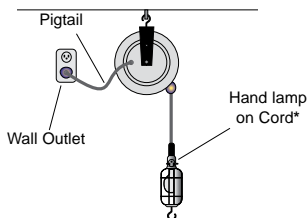

COMPACT CORD REELS

INDOOR MODEL

SPECIFICATIONS

Heavy gauge steel housing with white polyester baked-on finish, hardware for ceiling or wall mounting (swinging), positive ratchet lock and cord stop, designed for indoor use. 26 inch (660mm) pigtail, included. Plugs into standard outlet. Also available with bare wire.

CORD INCLUDED

CONVENIENT WALL OR CEILING MOUNTING
Compact cord reels on this page come with hardware for wall mounting (180° swing) or ceiling mounting (swivel).

Model GL-1630
Reel w/ Incandescent Lamp*
Metal Guard/Reflector,
Convenience Receptacle
in Handle (10 Amp, ground pin),
Switch

* Lamp included in box for user attachment.

Model GP-1630
Reel w/ Triple Receptacle
on extendible cord,
plug on pigtail.
10 Amp Rating

**Model GF-1820
or GF-1840**
Reel w/ Fluorescent Tube
Twin Lamp (13 watt), Switch

NOTES: (1) Convenience receptacle in handle. Incandescent bulb (75 watt max.) NOT included.
(2) Cord stop included.
(3) Single female receptacle on pigtail. Molded male plug on free cord. Not UL listed.
(4) Because cord ends are not terminated, these reels are not UL listed.