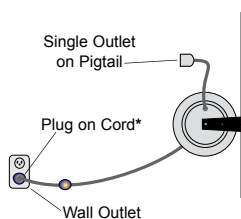

COMPACT CORD REELS

INDOOR MODEL

SPECIFICATIONS

Heavy gauge steel housing with white polyester baked-on finish, hardware for ceiling or wall mounting (swinging), positive ratchet lock and cord stop, designed for indoor use. 26 inch (660mm) pigtail, included. Plugs into standard outlet. Also available with bare wire.

CORD INCLUDED

Model GL-1630 (Above and right)

Reel w/Incandescent Lamp*

Metal Guard/Reflector, Convenience Receptacle in Handle (10 Amp, ground pin), Switch

* Lamp included in box for user attachment.

CONVENIENT WALL OR CEILING MOUNTING

Compact cord reels on this page come with hardware for wall mounting (180° swing) or ceiling mounting (swivel).

Model GN-1420-SPB

Designed for mounting on carts. Reel w/Single Receptacle on pigtail, plug on extendible cord.