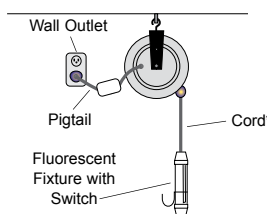

CORD INCLUDED

Model GL-1630 (Above and right)

Reel w/Incandescent Lamp*

Metal Guard/Reflector, Convenience Receptacle in Handle (10 Amp, ground pin), Switch

* Lamp included in box for user attachment.

CONVENIENT WALL OR CEILING MOUNTING

Compact cord reels on this page come with hardware for wall mounting (180° swing) or ceiling mounting (swivel).

Model GN-1420-SPB

Designed for mounting on carts. Reel w/Single Receptacle on pigtail, plug on extendible cord.

13 Amp Rating

NOTE: Not UL listed.

Model GP-1630

Reel w/Triple Receptacle on extendible cord, plug on pigtail.

10 Amp Rating

Model GF-1820 or GF-1840

Reel w/Fluorescent Tube

Twin Lamp (13 watt), Switch

Model GN-1420 or GN-1820

Reel w/Bare cord ends for hard wiring or attachment of custom receptacles or lamps

NOTE: Not UL listed.

Selection Chart for Reels shown on this page

FITTING INCLUDED	CORD TYPE (2)	*CORD LENGTH ft. (m)	MAX AMPS	PIGTAIL LENGTH in. (mm)	PIGTAIL PLUG	REEL DESIGN	REEL SIZE l x h x w		WEIGHT lbs. (kg)	MODEL NUMBER
							in.	(mm)		
Incandescent (1)	16/3 SJT	30 (9.0)	10	26 (660)	Yes	Compact	10 x 10 x 3	(254 x 254 x 76)	8.75 (3.9)	GL-1630
Triple Outlet	16/3 SJT	30 (9.0)	10	26 (660)	Yes	Compact	10 x 10 x 3	(254 x 254 x 76)	8.50 (3.8)	GP-1630
Single Outlet(3)	14/3 SJT	20 (6.0)	13	26 (660)	Outlet	Compact	10 x 10 x 3	(254 x 254 x 76)	8.50 (3.8)	GN-1420-SPB
Fluorescent	18/2 SVT	20 (6.0)	-	26 (660)	Yes	Compact	7 x 7 x 2	(178 x 178 x 51)	5.50 (2.5)	GF-1820
Fluorescent	18/2 SJTOW-A	40 (12.0)	-	26 (660)	Yes	Compact	10 x 10 x 3	(254 x 254 x 76)	9.50 (4.3)	GF-1840
None(4)	14/3 SJTO	20 (6.0)	13	21 (533)	No	Compact	10 x 10 x 3	(254 x 254 x 76)	7.00 (3.2)	GN-1420
None(4)	18/3 SVT	20 (6.0)	7	21 (533)	No	Compact	7 x 7 x 2	(178 x 178 x 51)	3.00 (1.4)	GN-1820